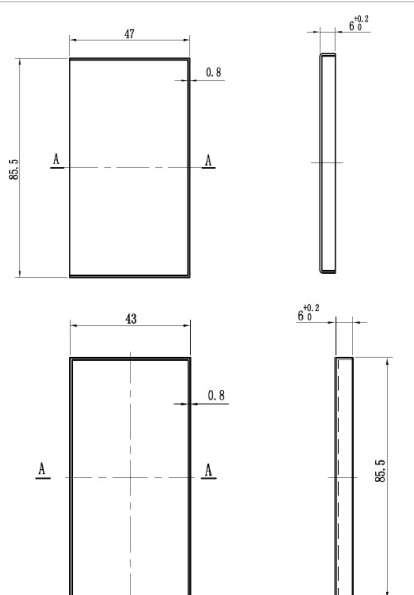

## Description:

Cover Caps, Square, SS-Look, F/"Riga" Glass Door Hinge

## Item number:

15.30.008-6

Units	Box	Carton	HS Code	Barcode
Set	10	100	8302490099	 5704866513272